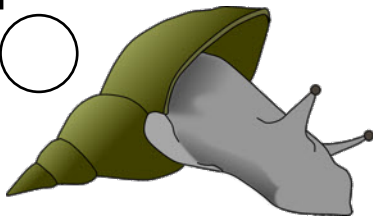

Pond Dipping

Which creatures have you found? (tick the circles)

water boatman

leech

pond skater

tadpole

caddis fly larvae

damsel nymph

stickleback

fresh water shrimp

pond snail

whirligig beetle

great diving beetle

water flea

dragonfly larvae