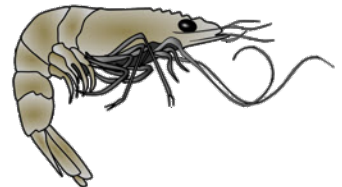

Pond Dipping

Which creatures have you found? (tick the circles)

water boatman

leech

pond skater

tadpole

caddis fly larvae

damsel nymph

stickleback

fresh water shrimp

pond snail

whirligig beetle

great diving beetle

water flea

dragonfly larvae