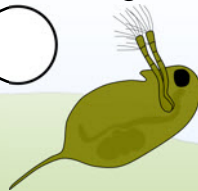

Pond Dipping

Which creatures have you found? (tick the circles)

water boatman

leech

pond skater

tadpole

caddis fly larvae

damsel nymph

stickleback

fresh water shrimp

pond snail

whirligig beetle

great diving beetle

water flea

dragonfly larvae