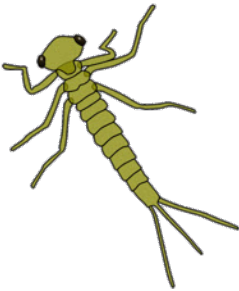

Pond Dipping

Which creatures have you found? (tick the circles)

water boatman

leech

pond skater

tadpole

caddis fly larvae

damsel nymph

stickleback

fresh water shrimp

pond snail

whirligig beetle

great diving beetle

water flea

dragonfly larvae